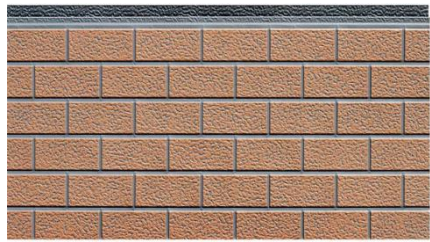

BRICK PATTERN SANDWICH PANEL

B002

SHANDONG SHANSHEN TECH CO.,LTD

NO.330 WANGJIAHEWA VILLAGE, CHANGLE, WEIFANG, CHINA

INFO@SHANSHEN.TECH

+86 17805361496